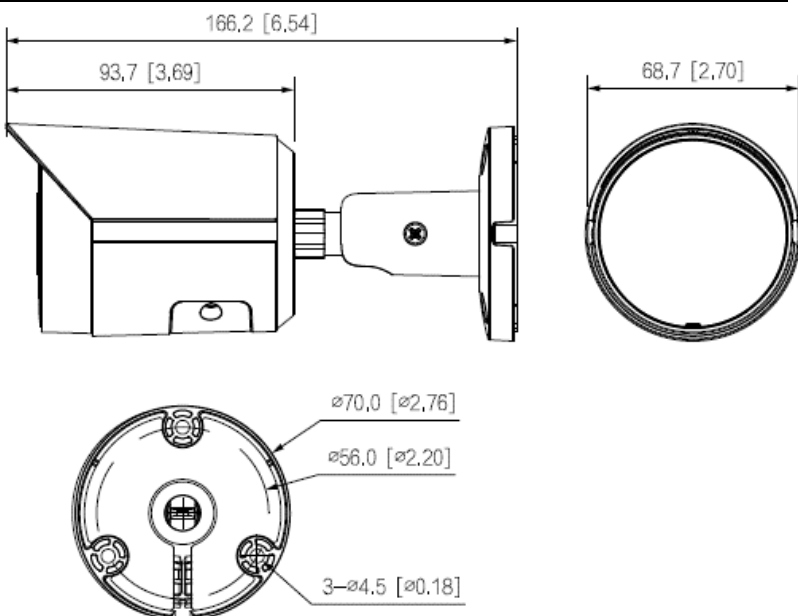

E-B228^{PLUS}

2MP IR Fixed-focal Bullet Network Camera

Accessories

PFA134

PFA130-E
IP 66

PFA152-E

Installation Method

Dimensions (mm)

Technical Specification

Camera

Image Sensor	1/2.8" CMOS
Max. Resolution	1920 (H) × 1080 (V)
ROM	128 MB
RAM	128 MB
Scanning System	Progressive
Electronic Shutter Speed	Auto/Manual 1/3 s–1/100,000 s
Min. Illumination	0.002 lux@F1.6 (Color, 30 IRE) 0.0002 lux@F1.6 (B/W, 30 IRE) 0 lux (Illuminator on)
S/N Ratio	>56 dB
Angle Adjustment	Pan: 0°–360° Tilt: 0°–90° Rotation: 0°–360°
Illuminator Number	1 (IR LED)
Illuminator On/Off Control	Auto / Manual
Illumination Distance	30 m (IR LED)

Technical Specification

Lens Type	Fixed-focal				
Lens Mount	M12				
Focal Length	2.8 mm				
Max. Aperture	F1.6				
Field of View	H: 107° V: 56° D: 127°				
Iris Control	Fixed				
Close Focus Distance	0.7 m				
DORI Distance	Lens	Detect	Observe	Recognize	Identify
		43.9 m	17.5 m	8.8 m	4.4 m

Structure

Casing Material	Metal
Product Dimensions	166.2 mm × 70 mm × 70 mm (L × W × H)
Net Weight	0.48 kg
Gross Weight	0.59 kg

Power

Power Supply	12 VDC/PoE (802.3af)
Power Consumption	Basic: 2.1 W (12 VDC); 2.4 W (PoE); Max. (ICR + H.265 + max. resolution + main stream + IR intensity + WDR + IVS): 4.2 W (12 VDC); 5.1 W (PoE)