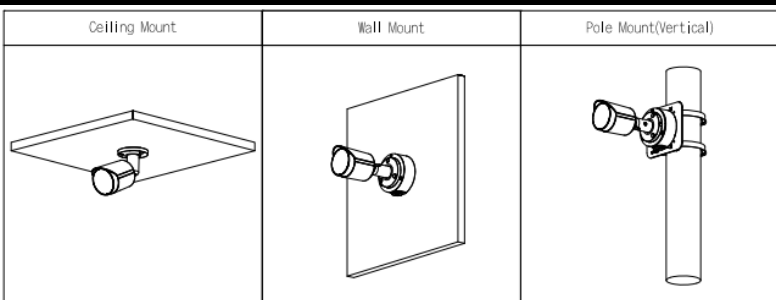

E-B228^{PLUS}

2MP IR Fixed-focal Bullet Network Camera

Accessories

PFA134

PFA130-E
IP 66

PFA152-E

Installation Method

Dimensions (mm)

Technical Specification

Camera

Image Sensor	1/2.8" CMOS
Max. Resolution	1920 (H) × 1080 (V)
ROM	128 MB
RAM	128 MB
Scanning System	Progressive
Electronic Shutter Speed	Auto/Manual 1/3 s–1/100,000 s
Min. Illumination	0.002 lux@F1.6 (Color, 30 IRE) 0.0002 lux@F1.6 (B/W, 30 IRE) 0 lux (Illuminator on)
S/N Ratio	>56 dB
Angle Adjustment	Pan: 0°–360° Tilt: 0°–90° Rotation: 0°–360°
Illuminator Number	1 (IR LED)
Illuminator On/Off Control	Auto / Manual
Illumination Distance	30 m (IR LED)

Structure

Casing Material	Metal
Product Dimensions	166.2 mm × 70 mm × 70 mm (L × W × H)
Net Weight	0.48 kg
Gross Weight	0.59 kg

Power

Power Supply	12 VDC/PoE (802.3af)
Power Consumption	Basic: 2.1 W (12 VDC); 2.4 W (PoE); Max. (ICR + H.265 + max. resolution + main stream + IR intensity + WDR + IVS): 4.2 W (12 VDC); 5.1 W (PoE)